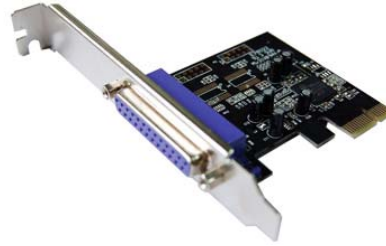

## LCS-63190

### 1 Port Parallel PCI Express I/O Card

The LCS-63190 is a Multi I/O Controller Card for the PCIe-Slot. Today more and more Mainboards come without a Serial- or Parallel-Port, the LCS-6319 is the solution and will give you the needed ports. The Adapter is usable for Printers.

#### Features:

- ◆ Low Power Consumption
- ◆ Multi-Mode Compatible Controller (SPP, PS2, EPP, ECP)
- ◆ Re-Map function for Legacy Ports
- ◆ Supported Operating Systems: Windows 2000/XP/Server 2003/Vista